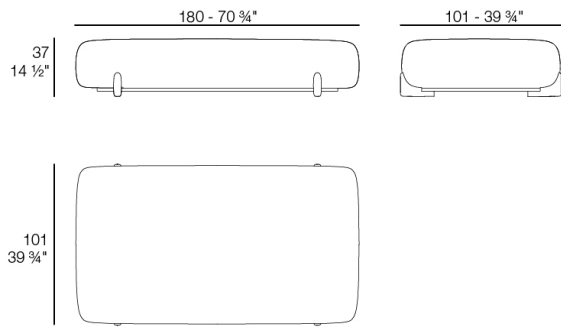

MILOS Puff XL
MILOS Puff XL
Ref. 70014